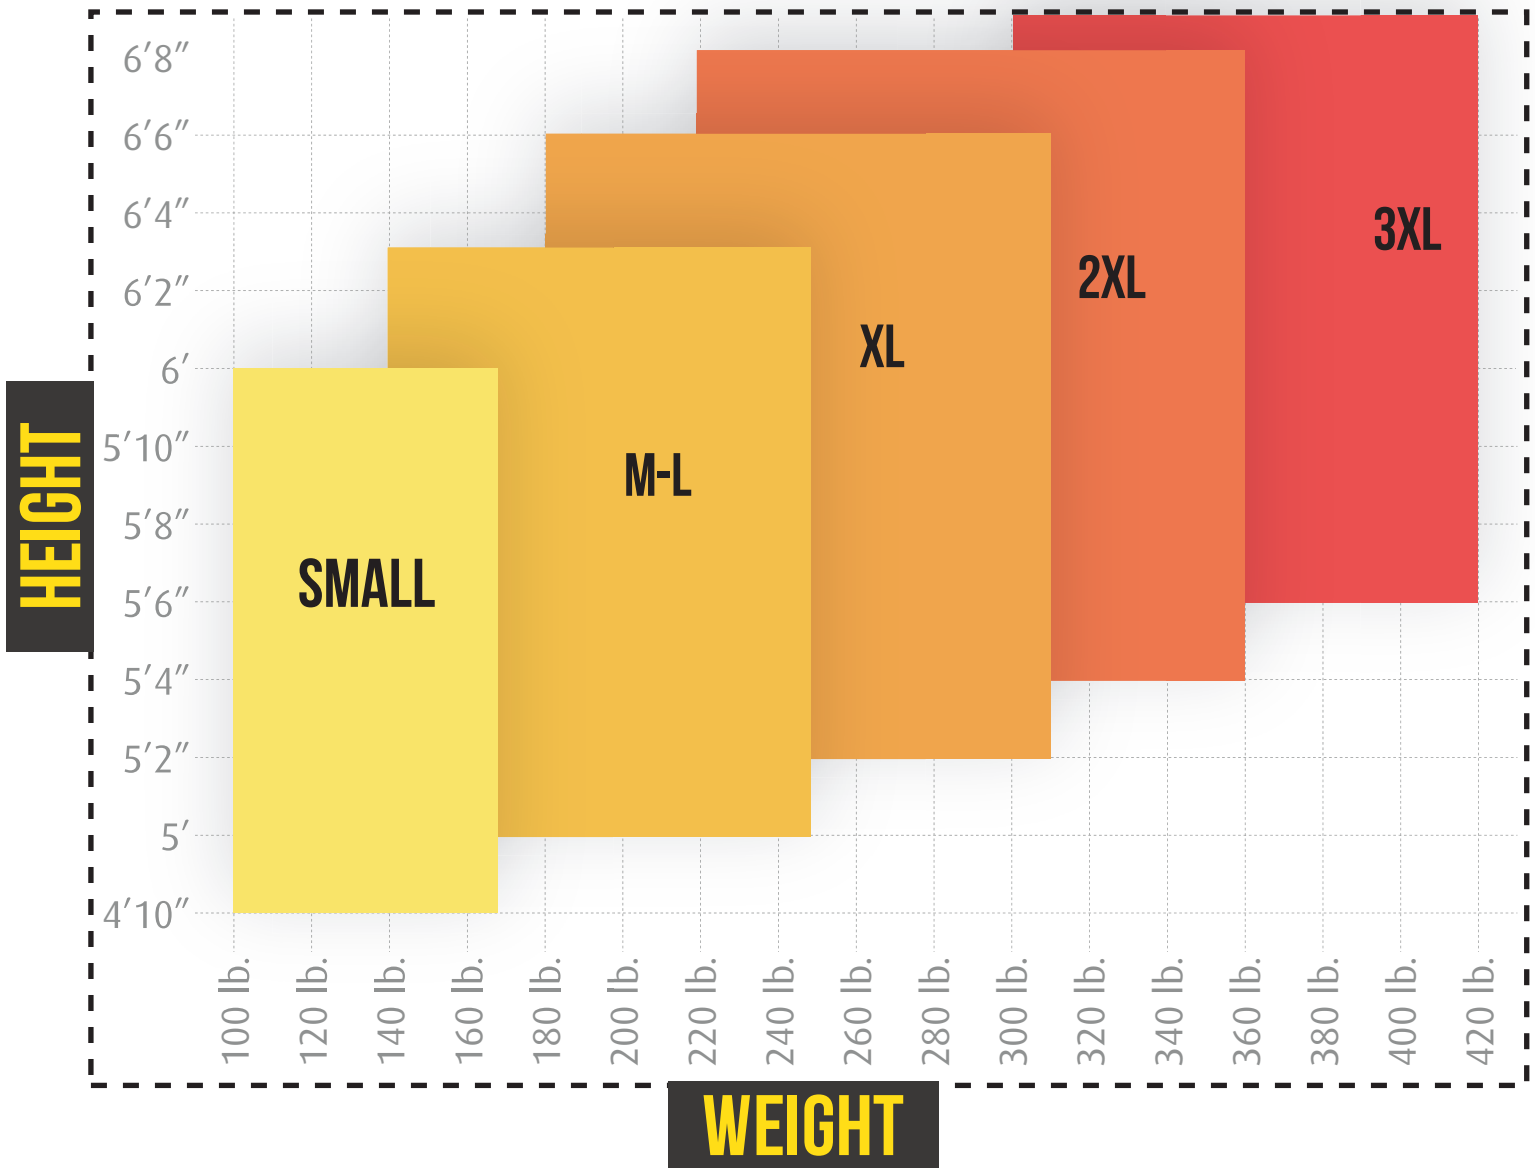

Please use this harness sizing chart as a general reference guide only. Best harness size may vary depending on user. Please consult with a Competent Person or contact Guardian Fall Protection for more information on proper harness fitting.