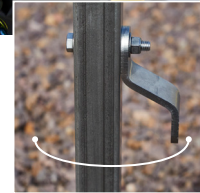

Versatile and reversible.

Reversible support bracket holds the system in place during installation to reduce strain for the installer.