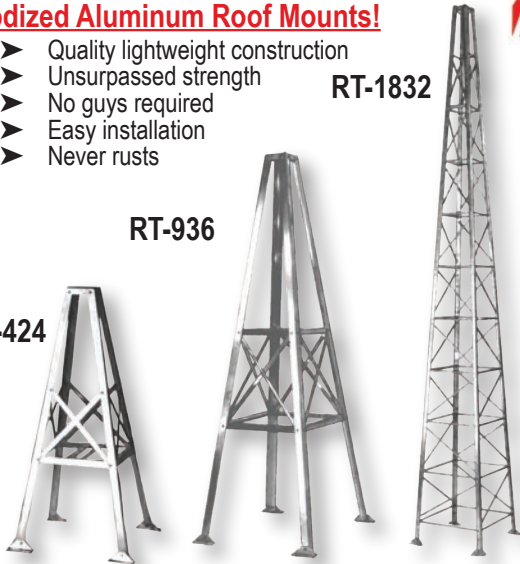

1/2" x 18" Polished Aluminum Point (LR-8418)

Lightning Rod Mast Clamp (LR-8452)

Brass Rod Clamps (GR-4400)

5/8" x 8' Copper Clad Ground Rod (GR-5080)

Ground Wire Terminal Lug Clamp (TL-0470)

Earth Screw Anchors		
Type	GME #	Price
30" Painted Steel <i>30" Overall Length, 1/2" Rod Diameter, 4" Helix Diameter, 2,500 lbs. Holding Power</i>	ES-40	<b>\$17.85</b>
48" Galvanized Steel <i>48" Overall Length, 5/8" Rod Diameter, 6" Helix Diameter, 4,000 lbs. Holding Power</i>	EG-60	<b>\$29.45</b>
48" Painted Steel <i>48" Overall Length, 5/8" Rod Diameter, 6" Helix Diameter, 4,000 lbs. Holding Power</i>	ES-60	<b>\$23.92</b>
66" Galvanized Steel <i>66" Overall Length, 1" Rod Diameter, 8" Helix Diameter, 11,000 lbs. Holding Power</i>	EG-80	<b>\$78.78</b>

## 4 AWG Stranded Copper Wire

GME Part #: CW-0040  
MFG: N/A

**\$1.48 per foot**

Note: CW-0040 should be purchased with the LR-8400 to create a complete kit

## Anodized Aluminum Roof Mounts!

- Quality lightweight construction
- Unsurpassed strength
- No guys required
- Easy installation
- Never rusts

**RT-1832**
**RT-936**
**RT-424**