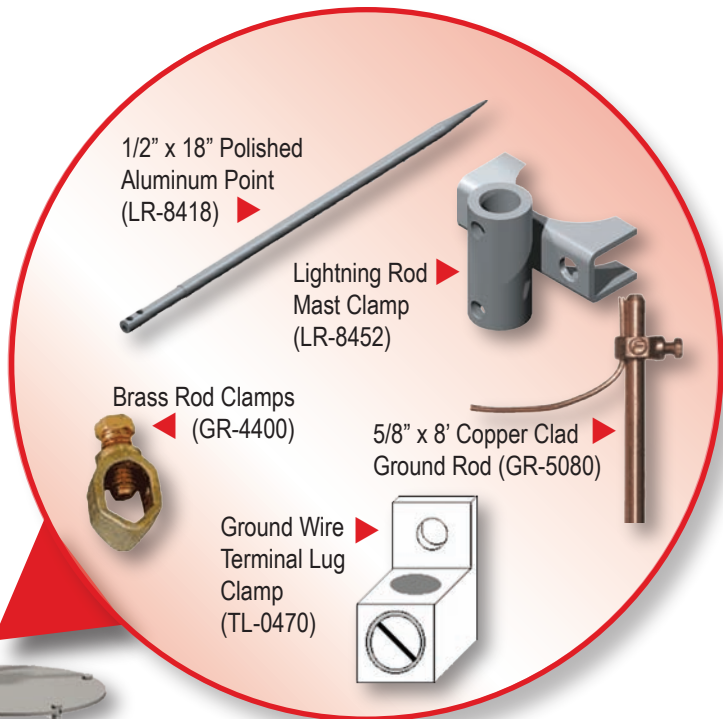

Lightning Rod Protection Kit

GME Part #: LR-8400
MFG: N/A

$119.95

Kit includes:

- (1) 1/2" x 18" Polished Aluminum Point (LR-8418)
- (1) Lightning Rod Mast Clamp (LR-8452)
- (1) Ground Wire Terminal Lug Clamp (TL-0470)
- (1) 5/8" x 8' Copper Clad Ground Rod (GR-5080)
- (2) Brass Rod Clamps (GR-4400)

1/2" x 18" Polished Aluminum Point (LR-8418)

Lightning Rod Mast Clamp (LR-8452)

Brass Rod Clamps (GR-4400)

5/8" x 8' Copper Clad Ground Rod (GR-5080)

Ground Wire Terminal Lug Clamp (TL-0470)

Earth Screw Anchors		
Type	GME #	Price
30" Painted Steel <i>30" Overall Length, 1/2" Rod Diameter, 4" Helix Diameter, 2,500 lbs. Holding Power</i>	ES-40	$17.85
48" Galvanized Steel <i>48" Overall Length, 5/8" Rod Diameter, 6" Helix Diameter, 4,000 lbs. Holding Power</i>	EG-60	$29.45
48" Painted Steel <i>48" Overall Length, 5/8" Rod Diameter, 6" Helix Diameter, 4,000 lbs. Holding Power</i>	ES-60	$23.92
66" Galvanized Steel <i>66" Overall Length, 1" Rod Diameter, 8" Helix Diameter, 11,000 lbs. Holding Power</i>	EG-80	$78.78